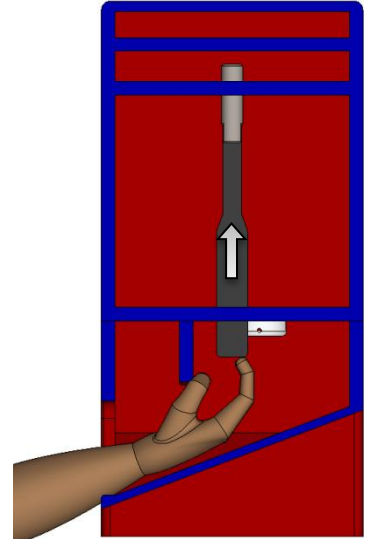

GB LOCK

GATE CONTROL - POWERED BY SALTO WIRELESS ACCESS CONTROL

LOCKED

UNLOCKING

UNLOCKED

LOCKING