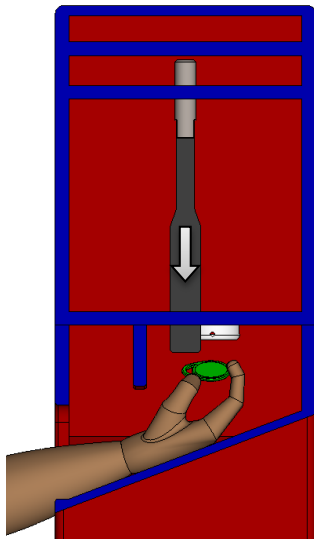

GB LOCK

GATE CONTROL - POWERED BY SALTO WIRELESS ACCESS CONTROL

LOCKED

UNLOCKING

UNLOCKED

LOCKING