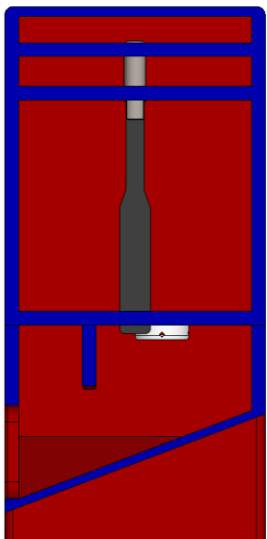

GB LOCK

GATE CONTROL - POWERED BY SALTO WIRELESS ACCESS CONTROL

LOCKED

UNLOCKING

UNLOCKED

LOCKING