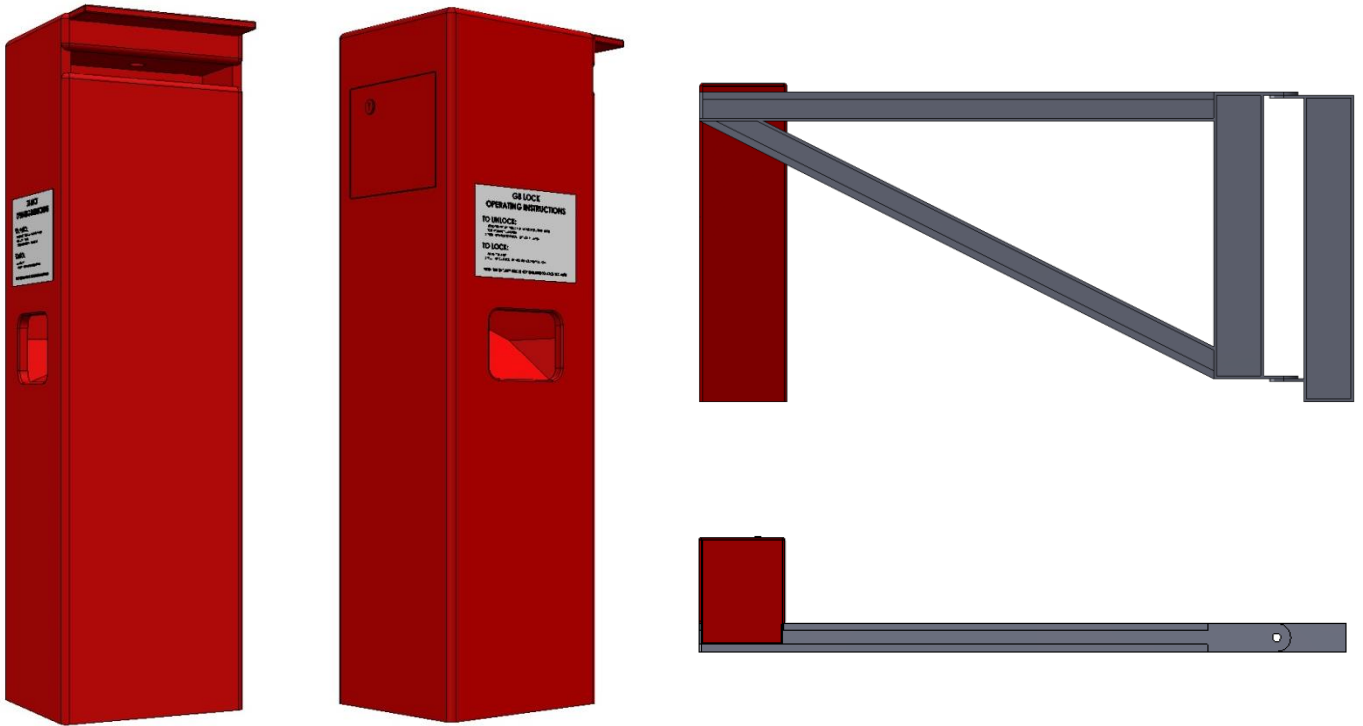

GB LOCK

GATE CONTROL - POWERED BY SALTO WIRELESS ACCESS CONTROL

LOCKED

UNLOCKING

UNLOCKED

LOCKING