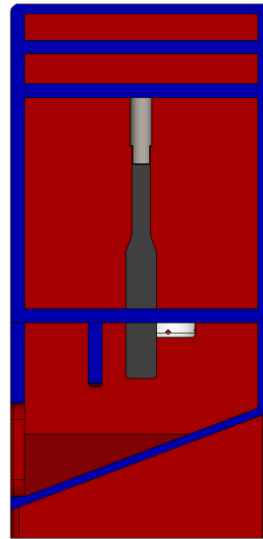

GB LOCK

GATE CONTROL - POWERED BY SALTO WIRELESS ACCESS CONTROL

LOCKED

UNLOCKING

UNLOCKED

LOCKING